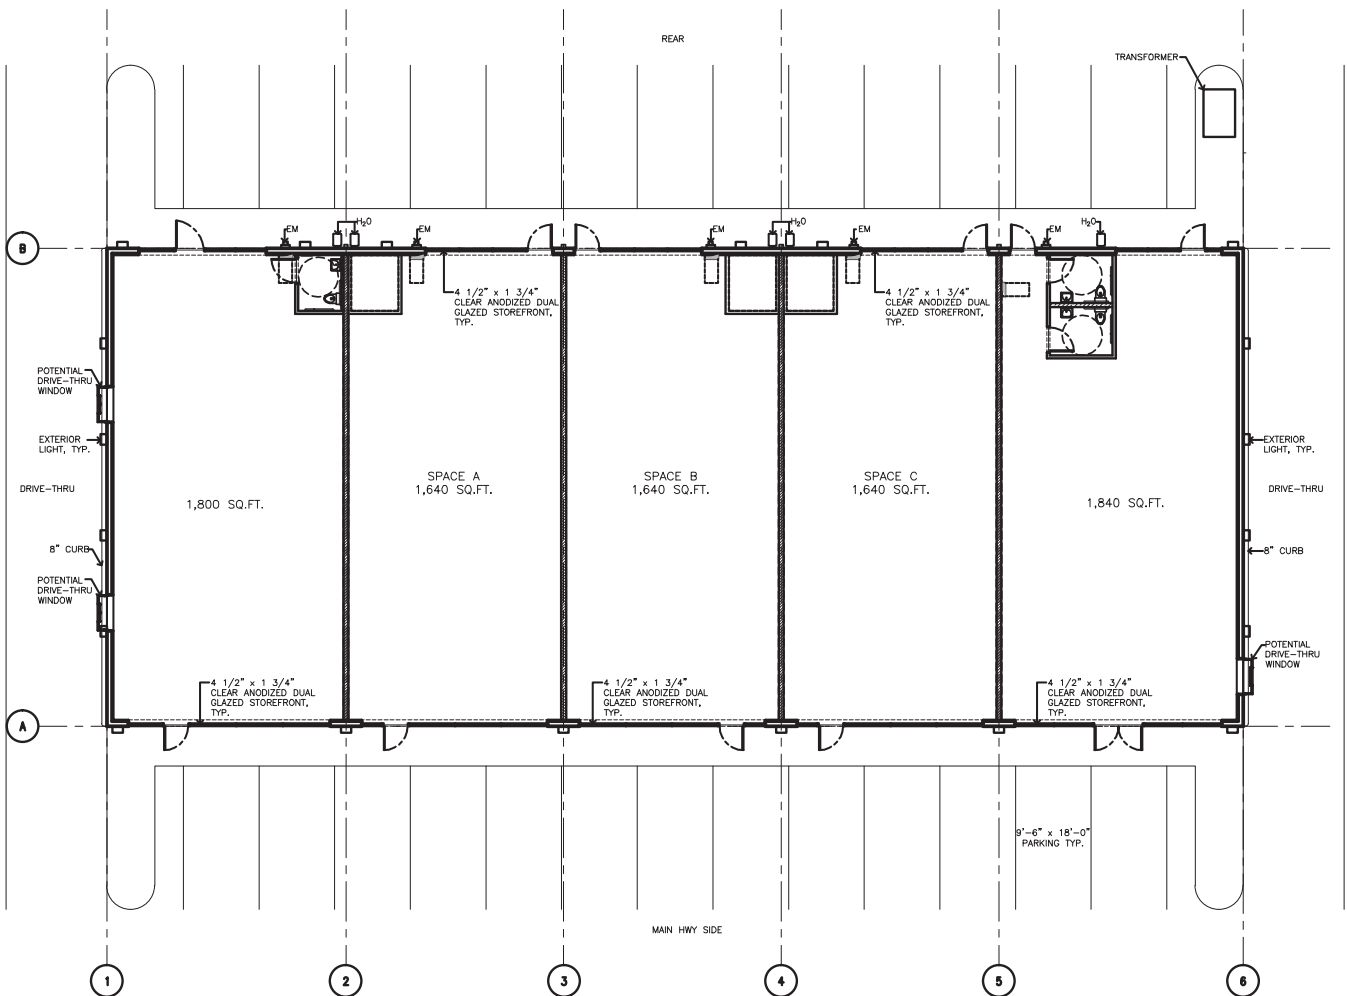

# Westwood Plaza Multi-Tenant Outparcels

512 Bypass NW, Greenwood, SC 29649

Westwood Plaza—Outparcel, Greenwood,SC

8,560 SQ. FT.

05/09/2017

DKMullin Architects

Westwood Plaza—Outparcel, Greenwood,SC

8,560 SQ. FT.