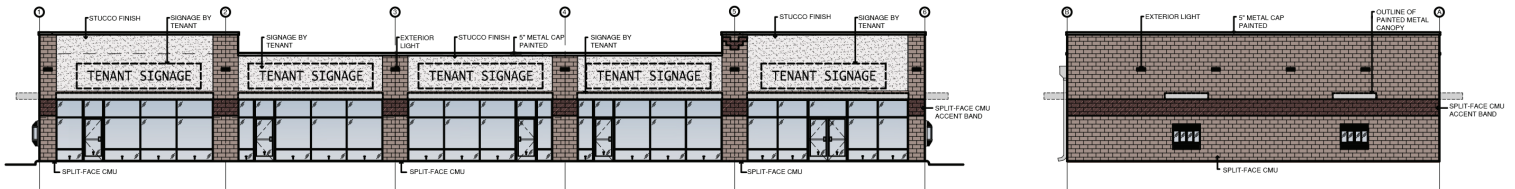

# Westwood Plaza Multi-Tenant Outparcels

512 Bypass NW, Greenwood, SC 29649

Westwood Plaza—Outparcel, Greenwood,SC

8,560 SQ. FT.

05/09/2017

DKMullin Architects

Westwood Plaza—Outparcel, Greenwood,SC

8,560 SQ. FT.